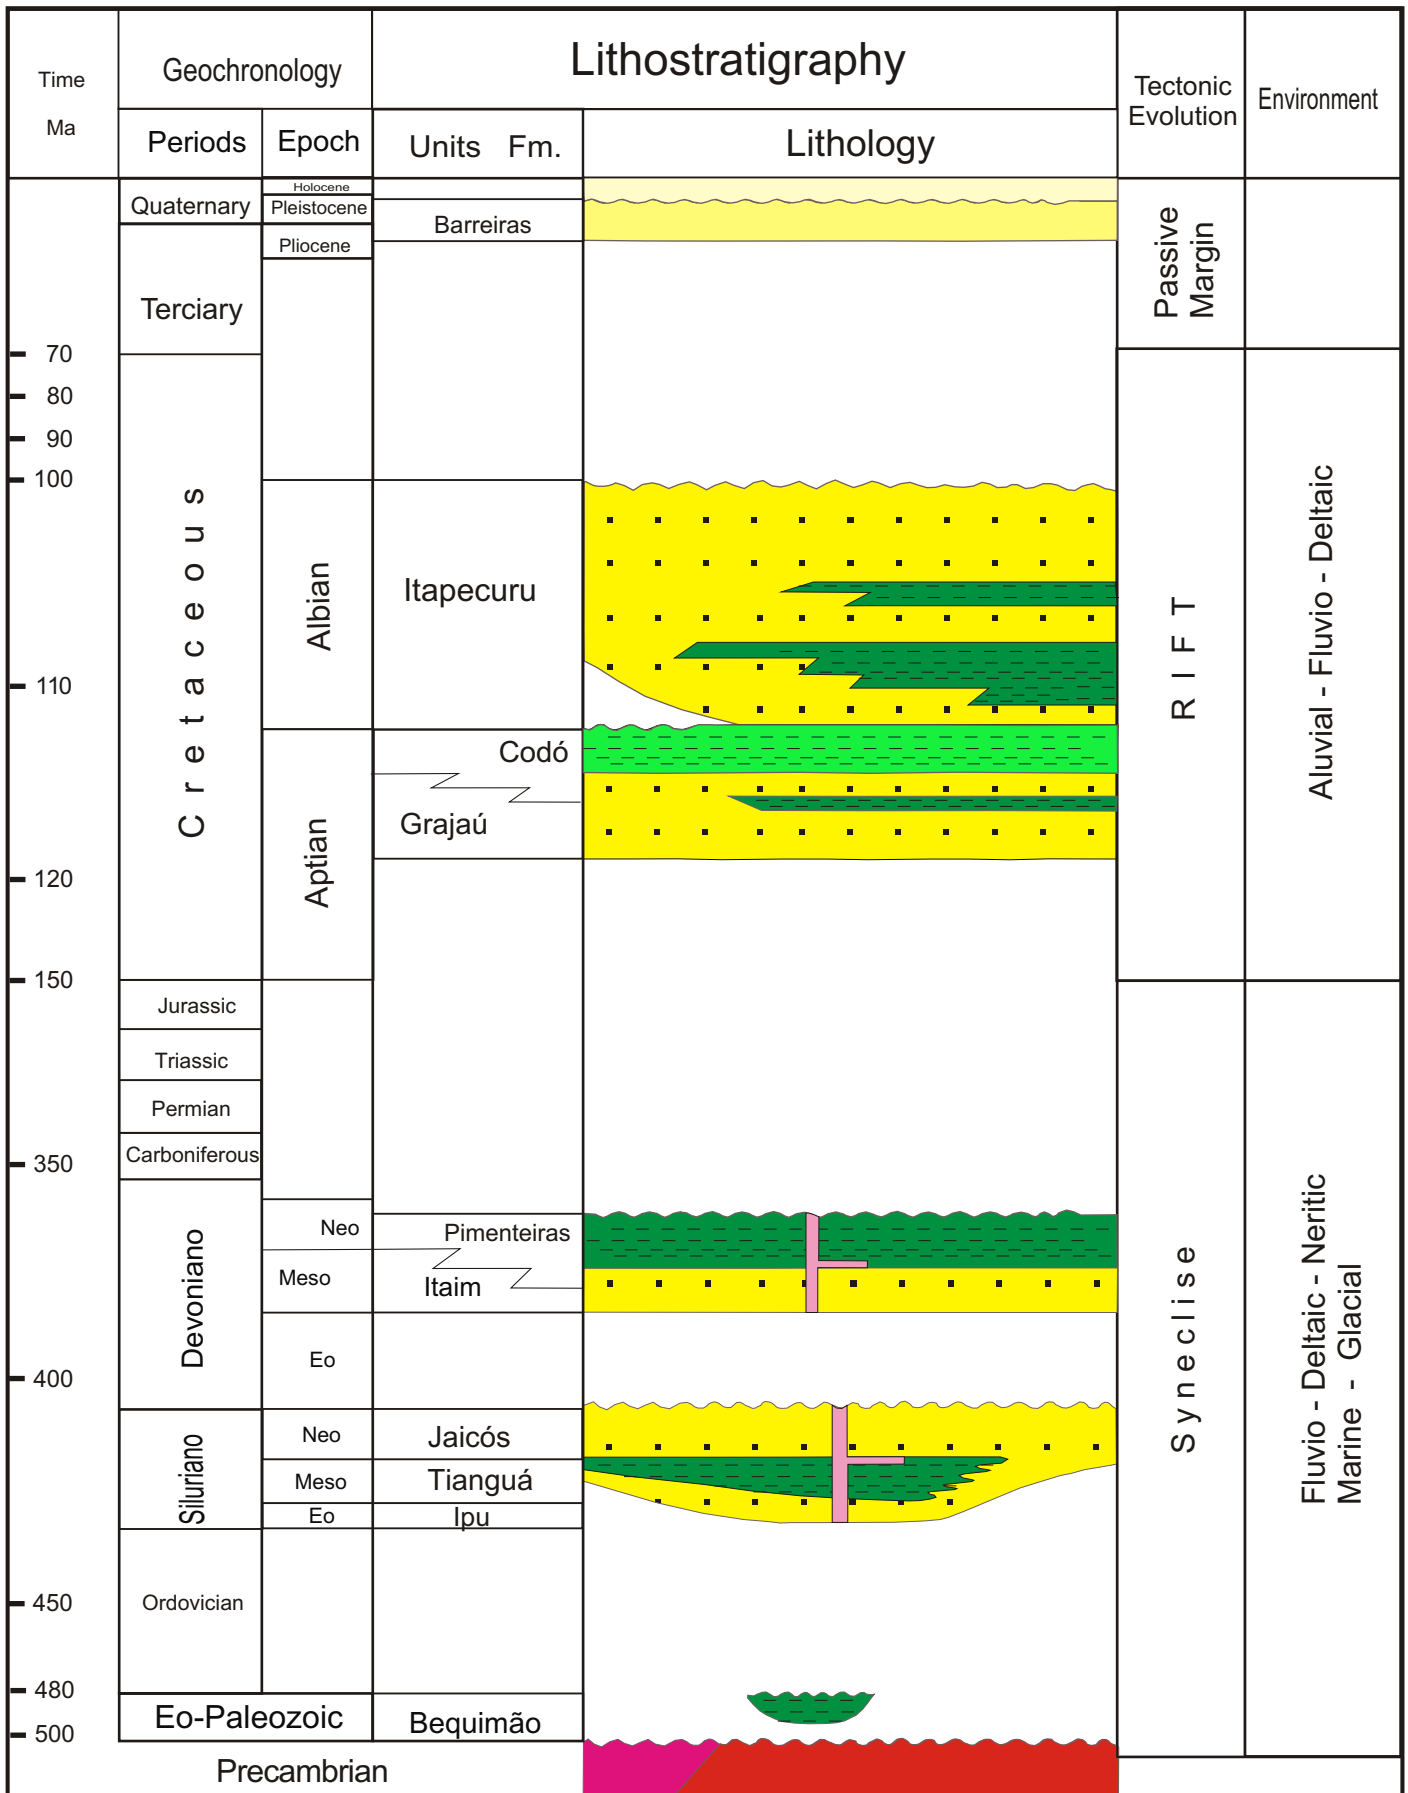

# SCHEMATIC STRATIGRAPHIC CHART - SÃO LUÍS BASIN

Stratigraphic Chart of São Luís Basin, adapted from Lima et al.(1994) and Aranha et al.(1990)